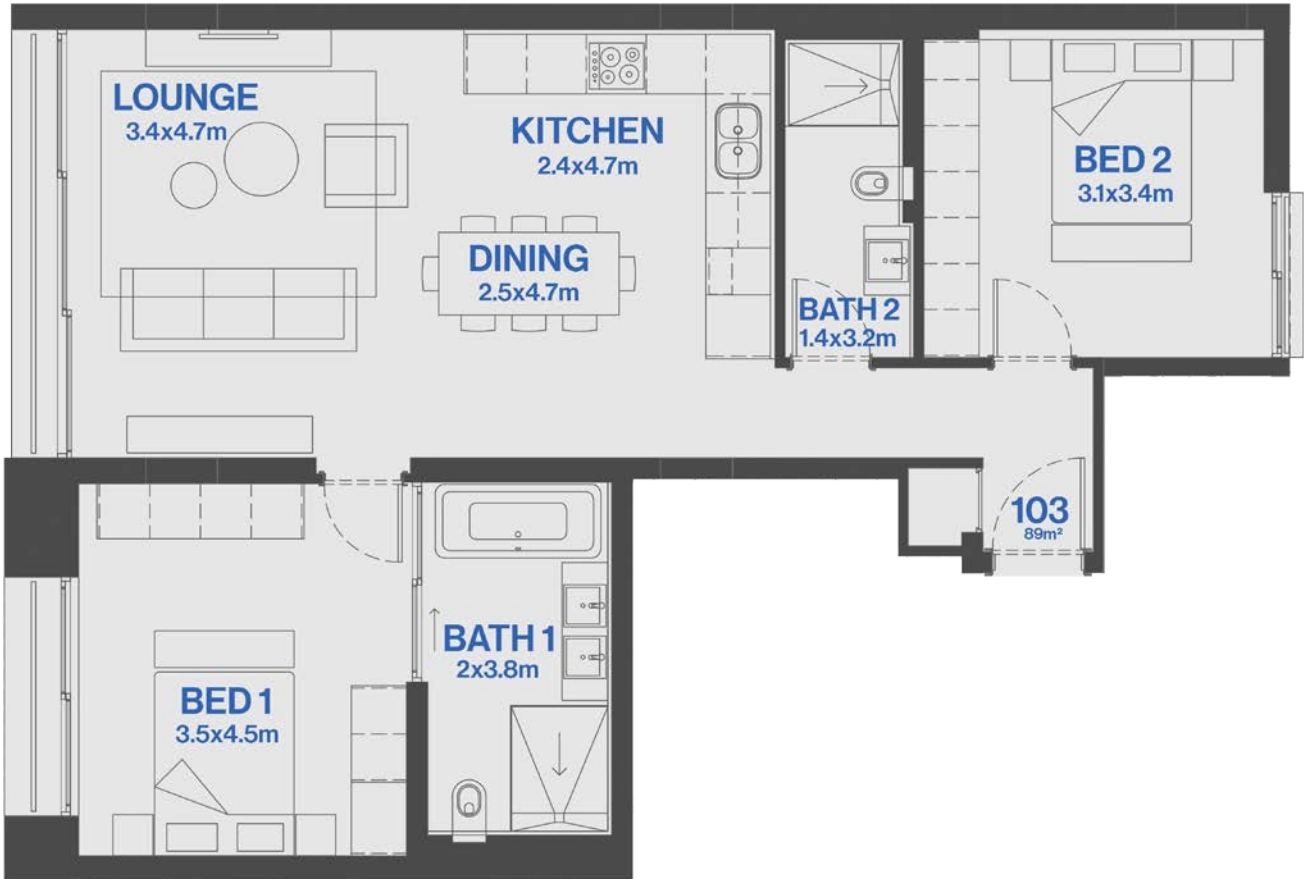

UNIT LAYOUT 1.1

ONE BEDROOM / *One Bathroom*

Unit Size: 58m² **Parking Bays:** 2 **Unit Numbers:** 102, 202

UNIT LAYOUT 2.1

TWO BEDROOM / *Two Bathroom*

Unit Size: 89m² **Parking Bays:** 1 or 2 **Unit Numbers:** 103, 203

UNIT LAYOUT 2.2

TWO BEDROOM / *Two Bathroom*

Unit Size: 94m² **Parking Bays:** 2 **Unit Numbers:** 101, 201

UNIT LAYOUT 2.3

TWO BEDROOM / *Two Bathroom*

Unit Size: 96m² Parking Bays: 2 Unit Number: 302

UNIT LAYOUT 2.4

TWO BEDROOM / *Two Bathroom*

Unit Size: 110m² **Parking Bays:** 2 **Unit Number:** 301

UNIT LAYOUT 3.1

THREE BEDROOM / *Four Bathroom*

Unit Size: 175m² Parking Bays: 4 Unit Number: 401