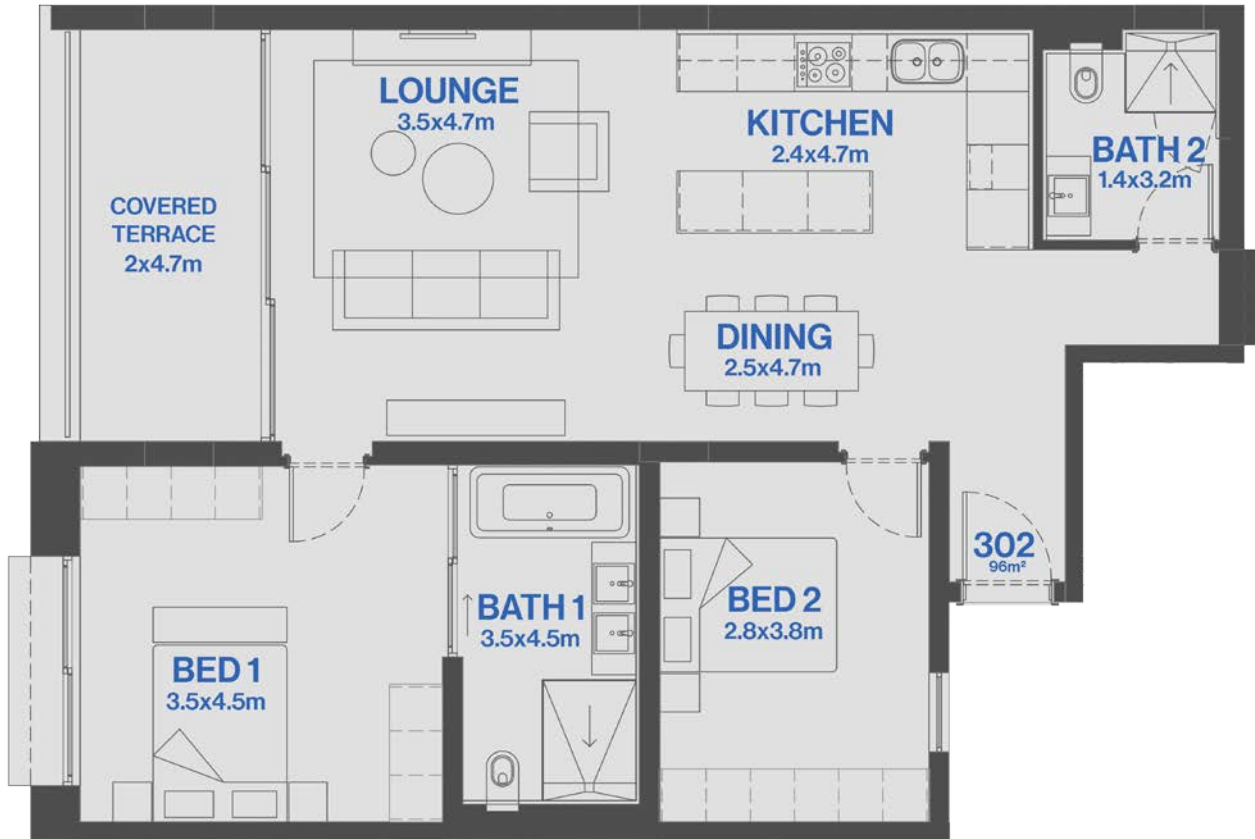

UNIT LAYOUT 1.1

ONE BEDROOM / *One Bathroom*

Unit Size: 58m² **Parking Bays:** 2 **Unit Numbers:** 102, 202

UNIT LAYOUT 2.1

TWO BEDROOM / *Two Bathroom*

Unit Size: 89m² **Parking Bays:** 1 or 2 **Unit Numbers:** 103, 203

UNIT LAYOUT 2.2

TWO BEDROOM / *Two Bathroom*

Unit Size: 94m² **Parking Bays:** 2 **Unit Numbers:** 101, 201

UNIT LAYOUT 2.3

TWO BEDROOM / *Two Bathroom*

Unit Size: 96m² Parking Bays: 2 Unit Number: 302

UNIT LAYOUT 2.4

TWO BEDROOM / *Two Bathroom*

Unit Size: 110m² **Parking Bays:** 2 **Unit Number:** 301

UNIT LAYOUT 3.1

THREE BEDROOM / *Four Bathroom*

Unit Size: 175m² Parking Bays: 4 Unit Number: 401