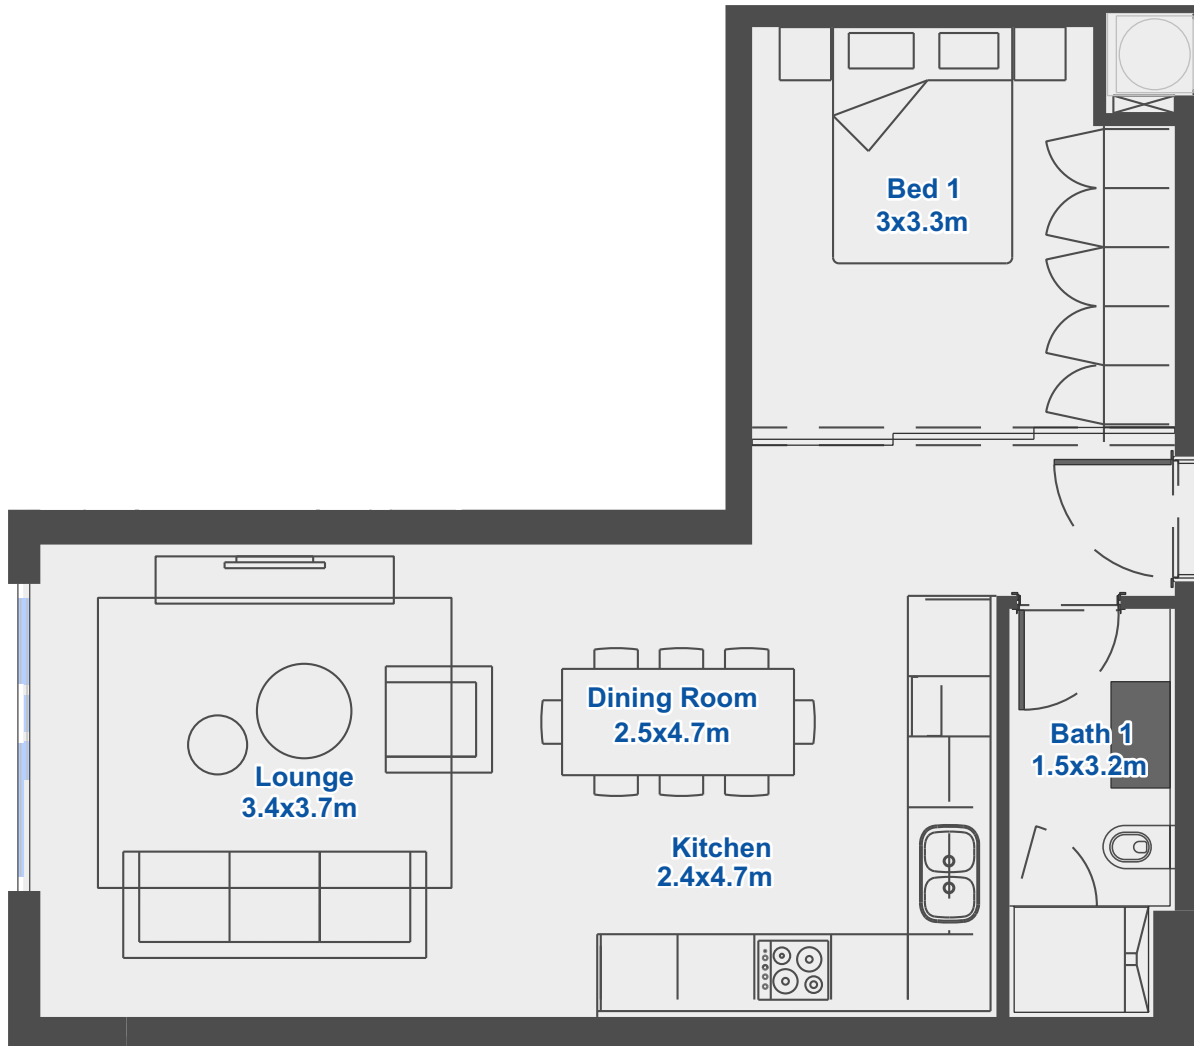

UNIT LAYOUT 1.1

ONE BEDROOM / *One Bathroom*

Unit Size: 58m² **Parking Bays:** 2 **Unit Numbers:** 102, 202

UNIT LAYOUT 2.1

TWO BEDROOM / *Two Bathroom*

Unit Size: 94m² **Parking Bays:** 2 **Unit Numbers:** 101, 201

UNIT LAYOUT 2.2

TWO BEDROOM / *Two Bathroom*

Unit Size: 85m² **Parking Bays:** 2 **Unit Numbers:** 103, 203

UNIT LAYOUT 2.3

TWO BEDROOM / *Two Bathroom*

Unit Size: 96m² Parking Bays: 2 Unit Number: 302

UNIT LAYOUT 3.1

TWO BEDROOM / *Three Bathroom*

Unit Size: 110m² Parking Bays: 2 Unit Number: 301

UNIT LAYOUT 4.1

THREE BEDROOM / *Three Bathroom*

Unit Size: 173m² Parking Bays: 3 Unit Number: 401