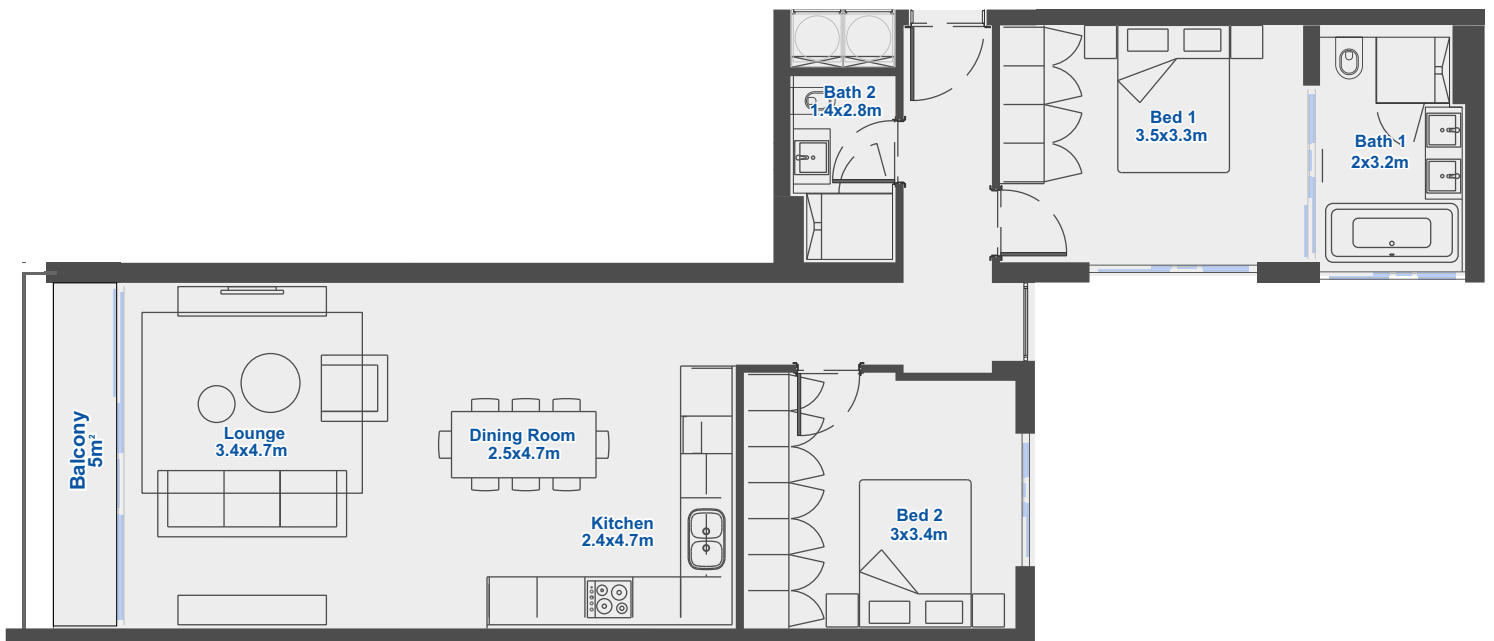

UNIT LAYOUT 1.1

ONE BEDROOM / *One Bathroom*

Unit Size: 58m² **Parking Bays:** 2 **Unit Numbers:** 102, 202

UNIT LAYOUT 2.1

TWO BEDROOM / *Two Bathroom*

Unit Size: 94m² **Parking Bays:** 2 **Unit Numbers:** 101, 201

UNIT LAYOUT 2.2

TWO BEDROOM / *Two Bathroom*

Unit Size: 85m² **Parking Bays:** 2 **Unit Numbers:** 103, 203

UNIT LAYOUT 2.3

TWO BEDROOM / *Two Bathroom*

Unit Size: 96m² Parking Bays: 2 Unit Number: 302

UNIT LAYOUT 3.1

TWO BEDROOM / *Three Bathroom*

Unit Size: 110m² Parking Bays: 2 Unit Number: 301

UNIT LAYOUT 4.1

THREE BEDROOM / *Three Bathroom*

Unit Size: 173m² Parking Bays: 3 Unit Number: 401