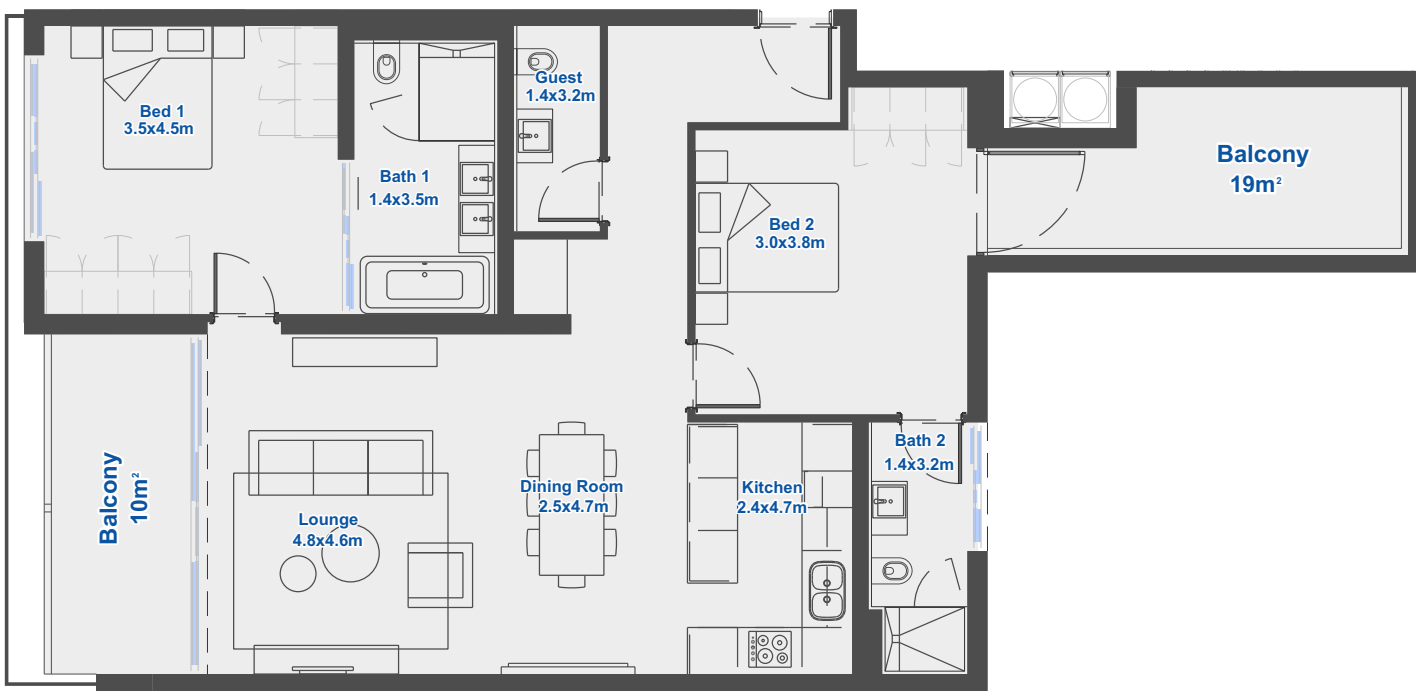

UNIT LAYOUT 1.1

ONE BEDROOM / *One Bathroom*

Unit Size: 58m² **Parking Bays:** 2 **Unit Numbers:** 102, 202

UNIT LAYOUT 2.1

TWO BEDROOM / *Two Bathroom*

Unit Size: 94m² **Parking Bays:** 2 **Unit Numbers:** 101, 201

UNIT LAYOUT 2.2

TWO BEDROOM / *Two Bathroom*

Unit Size: 85m² **Parking Bays:** 2 **Unit Numbers:** 103, 203

UNIT LAYOUT 2.3

TWO BEDROOM / *Two Bathroom*

Unit Size: 96m² Parking Bays: 2 Unit Number: 302

UNIT LAYOUT 3.1

TWO BEDROOM / *Three Bathroom*

Unit Size: 110m² Parking Bays: 2 Unit Number: 301

UNIT LAYOUT 4.1

THREE BEDROOM / *Three Bathroom*

Unit Size: 173m² Parking Bays: 3 Unit Number: 401