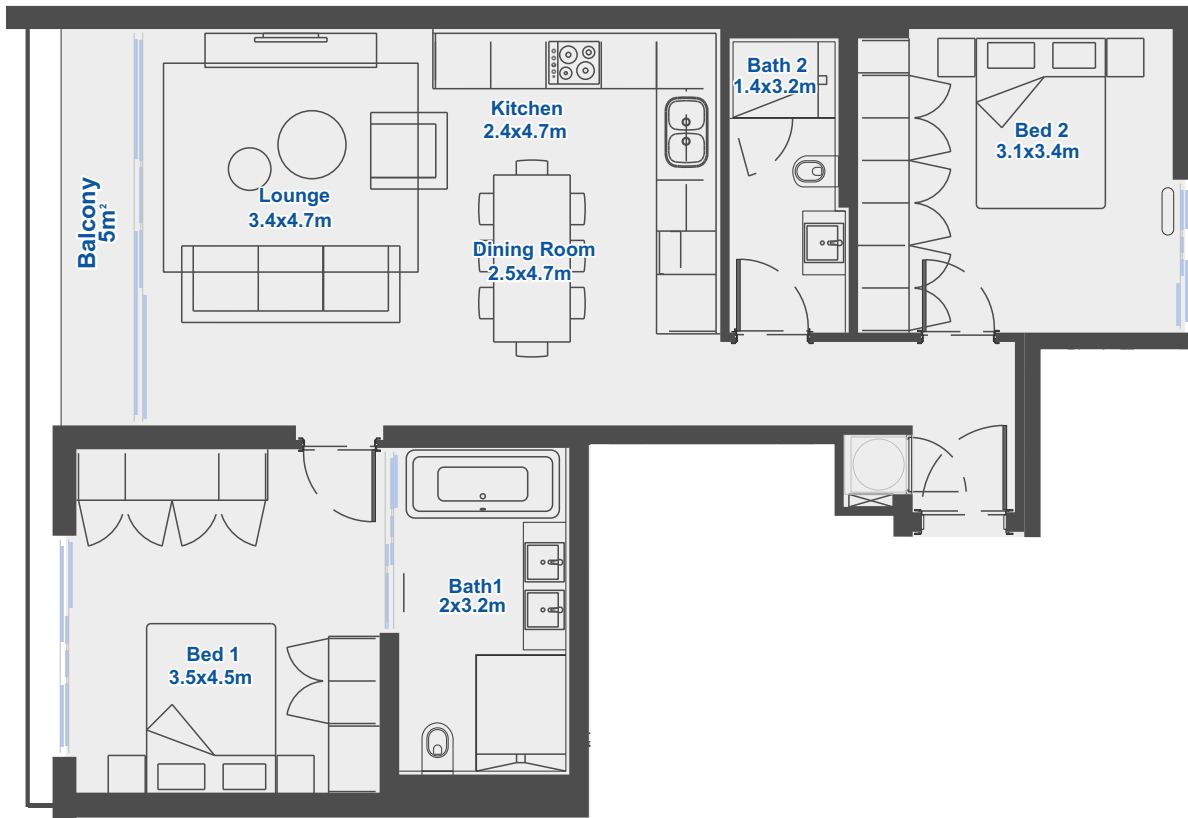

UNIT LAYOUT 1.1

ONE BEDROOM / *One Bathroom*

Unit Size: 58m² **Parking Bays:** 2 **Unit Numbers:** 102, 202

UNIT LAYOUT 2.1

TWO BEDROOM / *Two Bathroom*

Unit Size: 94m² **Parking Bays:** 2 **Unit Numbers:** 101, 201

UNIT LAYOUT 2.2

TWO BEDROOM / *Two Bathroom*

Unit Size: 85m² **Parking Bays:** 2 **Unit Numbers:** 103, 203

UNIT LAYOUT 2.3

TWO BEDROOM / *Two Bathroom*

Unit Size: 96m² Parking Bays: 2 Unit Number: 302

UNIT LAYOUT 3.1

TWO BEDROOM / *Three Bathroom*

Unit Size: 110m² Parking Bays: 2 Unit Number: 301

UNIT LAYOUT 4.1

THREE BEDROOM / *Three Bathroom*

Unit Size: 173m² Parking Bays: 3 Unit Number: 401