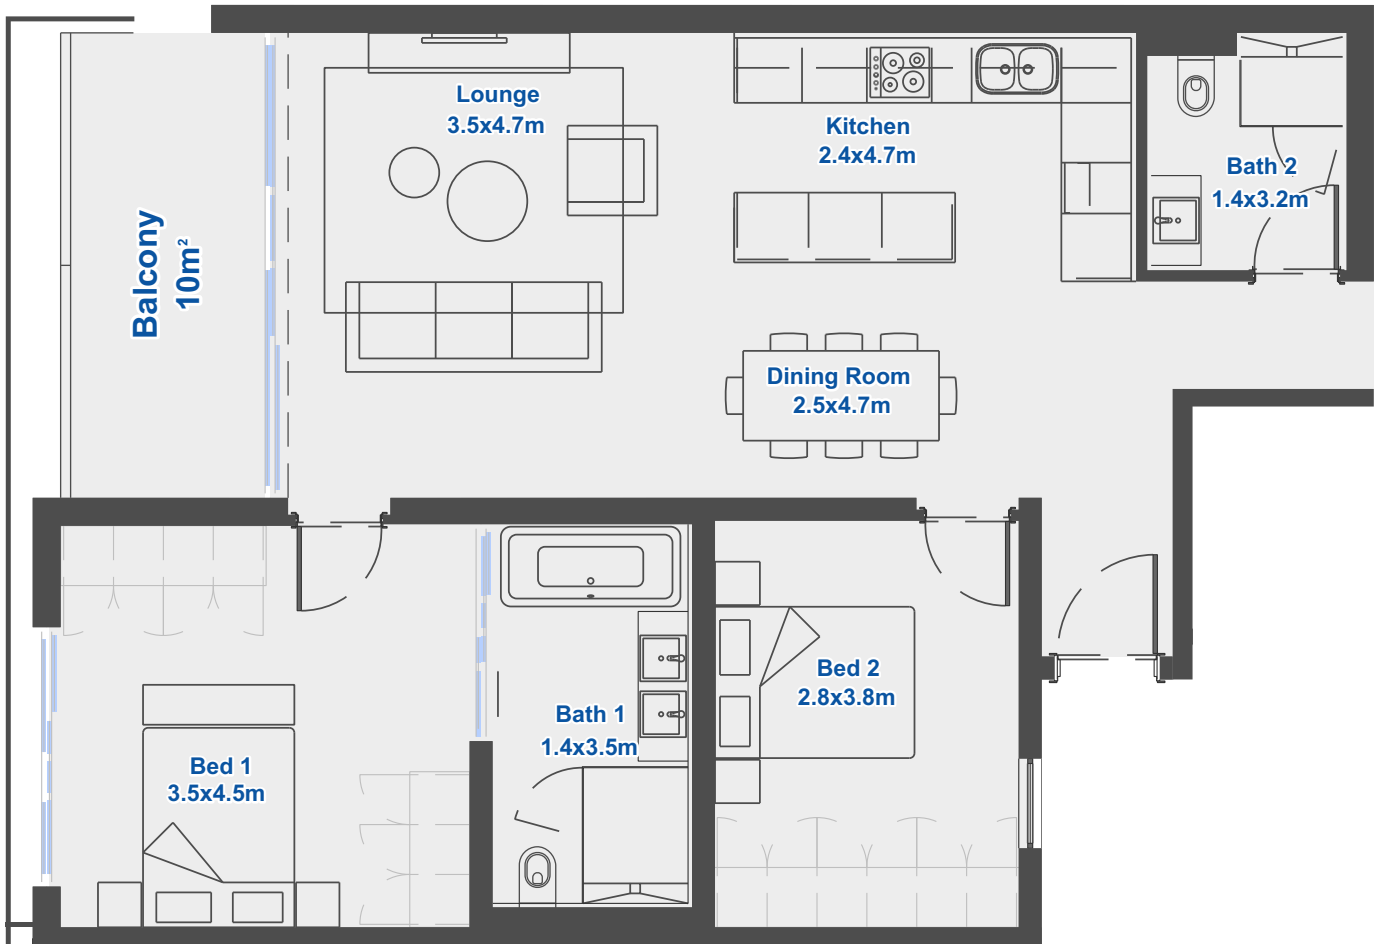

UNIT LAYOUT 1.1

ONE BEDROOM / *One Bathroom*

Unit Size: 58m² **Parking Bays:** 2 **Unit Numbers:** 102, 202

UNIT LAYOUT 2.1

TWO BEDROOM / *Two Bathroom*

Unit Size: 94m² **Parking Bays:** 2 **Unit Numbers:** 101, 201

UNIT LAYOUT 2.2

TWO BEDROOM / *Two Bathroom*

Unit Size: 85m² **Parking Bays:** 2 **Unit Numbers:** 103, 203

UNIT LAYOUT 2.3

TWO BEDROOM / *Two Bathroom*

Unit Size: 96m² Parking Bays: 2 Unit Number: 302

UNIT LAYOUT 3.1

TWO BEDROOM / *Three Bathroom*

Unit Size: 110m² Parking Bays: 2 Unit Number: 301

UNIT LAYOUT 4.1

THREE BEDROOM / *Three Bathroom*

Unit Size: 173m² Parking Bays: 3 Unit Number: 401